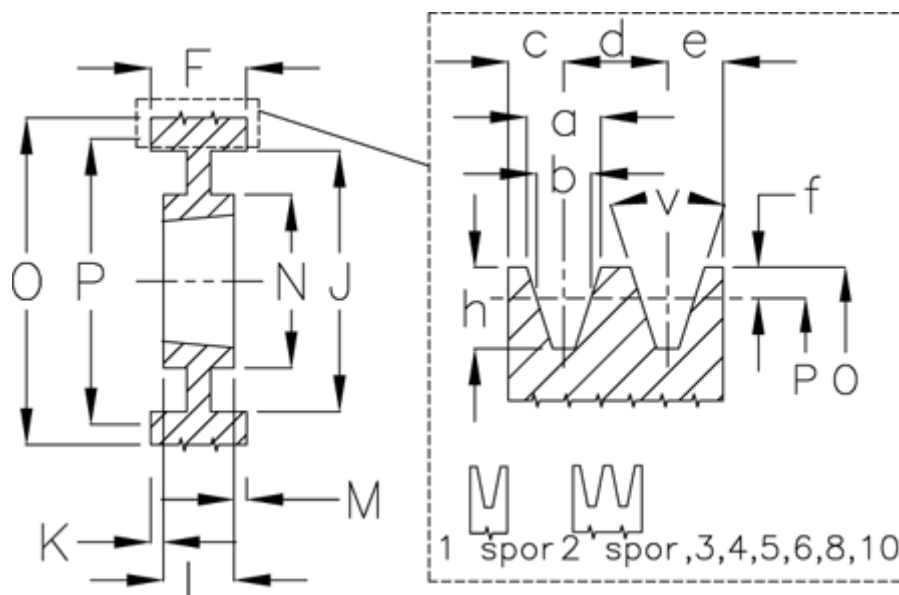

Article number: 604111035510

Description: V-belt pulley SPB 355/10 TL4040

## Measures

a	= 16.3	F	= 196	Number of grooves	= 10
b	= 14.0	For bush	= 4040	O	= 362.0
Bush $\varnothing$ max	= 100	h	= 17.5	P	= 355
c	= 12.5	J	= 312	Type	= SPB
d	= 19.0	K	= 47	v (degrees)	= 38
e	= 12.5	L	= 102		
E	= 30	m	= 47		
f	= 3.5	N	= 210		